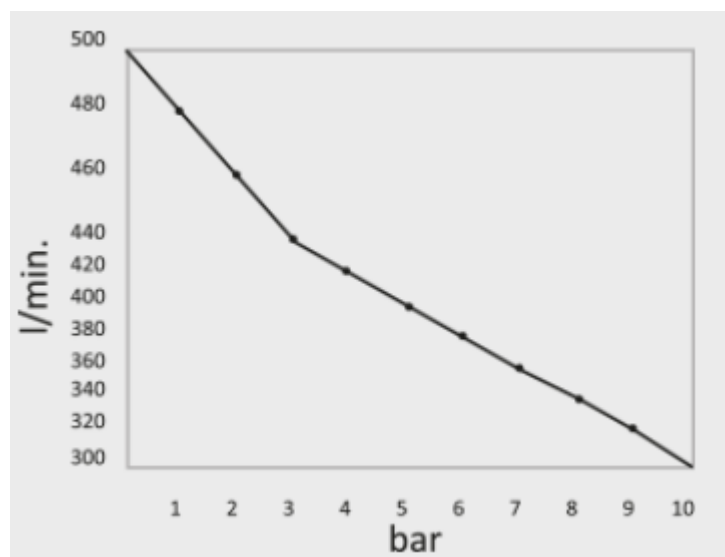

## OIL-FREE 660 LT.

### Model: E660/100

#### TECHNICAL DATA

Model	Power	RPM	Tank	F.A.D.	Air delivery (5 bar)	Pressure	Noise	Dimensions cm
E660/100	3,4 Kw - 4,4 Hp	1400 Rpm	90 Lt	660 L/min	400 L/min	10 Bar	85 Db	40x70x115

The manufacturer reserves the right to modify the data shown