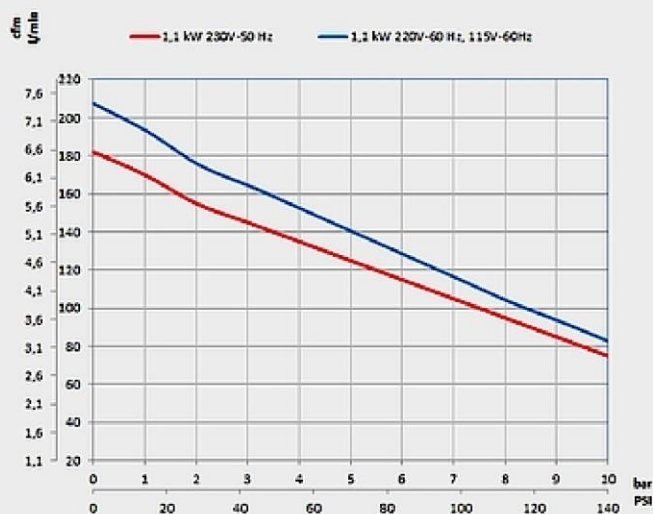

## SKY PRO 25/10 GENESI CAR S

**Code:** D-SK150-25-C

**Description:** Silent Oil free compressor, inlet flow rate 182 lt/min, air capacity 25 l.

Model	Air Capacity			FAD @ 5bar			Motor		Volt.	Freq.	Receiver	
	m <sup>3</sup> /h	l/min	cfm	m <sup>3</sup> /h	l/min	cfm	HP	KW			l	GAL
SKY PRO 25/10 GENESI CAR S	-	182	6,4	-	135	4,8	1,5	1,1	230	50	25	6,5

Model	Noise Level dB(A)	Duty cycle	Max pressure		Size mm	Packaging mm	Net weight		Gross weight	
			bar	PSI			Kg	lb	Kg	lb
SKY PRO 25/10 GENESI CAR S	60	50%	8	116	600x450x750	700x530x830	37	81	77	84

The manufacturer reserves the right to modify the data shown