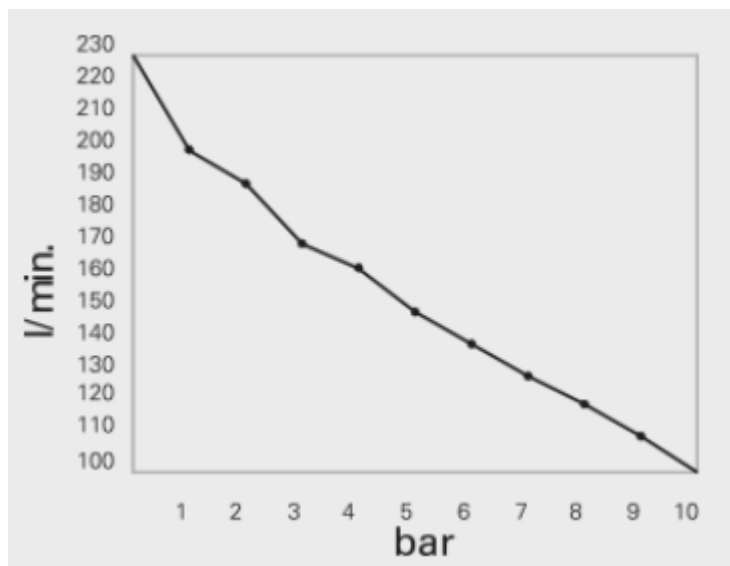

## SILENT OIL-FREE 240 LT. Model: CS240/24

### TECHNICAL DATA

Model	Power	RPM	Tank	F.A.D.	Air delivery (5 bar)	Pressure	Noise	Dimensions cm
CS240/24	1,7 Kw - 2,4 Hp	1400 Rpm	24 Lt	240 L/min	150 L/min	10 Bar	67 Db	50x81x56

The manufacturer reserves the right to modify the data shown