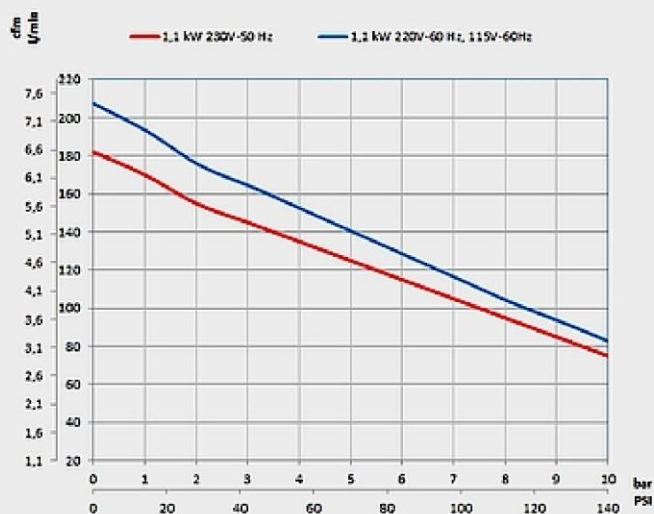

## SKY PRO 25/10 GENESI CAR S

**Code:** D-SK150-25-C

**Description:** Silent Oil free compressor, inlet flow rate 182 lt/min, air capacity 25 l.

Model	Air Capacity			FAD @ 5bar			Motor		Volt.	Freq.	Receiver	
	m <sup>3</sup> /h	l/min	cfm	m <sup>3</sup> /h	l/min	cfm	HP	KW			l	GAL
SKY PRO 25/10 GENESI CAR S	-	182	6,4	-	135	4,8	1,5	1,1	230	50	25	6,5

Model	Noise Level	Duty cycle	Max pressure		Size	Packaging	Net weight		Gross weight	
	dB(A)		bar	PSI			mm	mm	Kg	lb
SKY PRO 25/10 GENESI CAR S	60	50%	8	116	600x450x750	700x530x830	37	81	77	84

The manufacturer reserves the right to modify the data shown