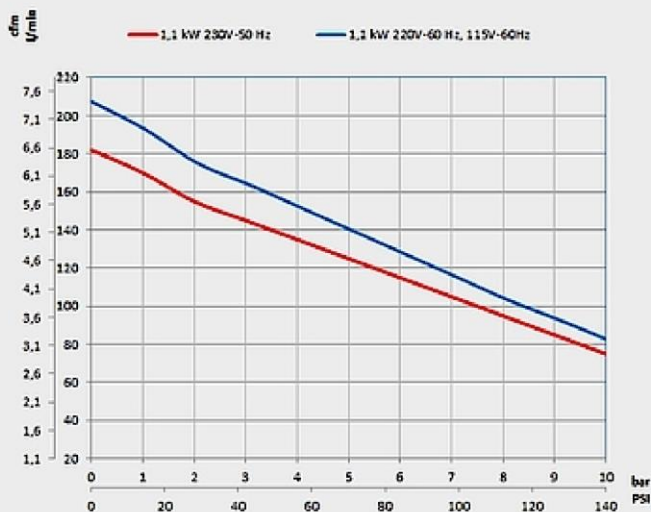

## SKY PRO 25/10 GENESI CAR S

**Code:** D-SK150-25-C

**Description:** Silent Oil free compressor, inlet flow rate 182 lt/min, air capacity 25 l.

| Model                      | Air Capacity      |       |     | FAD @ 5bar        |       |     | Motor |     | Volt. | Freq. | Receiver |     |
|----------------------------|-------------------|-------|-----|-------------------|-------|-----|-------|-----|-------|-------|----------|-----|
|                            | m <sup>3</sup> /h | l/min | cfm | m <sup>3</sup> /h | l/min | cfm | HP    | KW  |       |       | l        | GAL |
| SKY PRO 25/10 GENESI CAR S | -                 | 182   | 6,4 | -                 | 135   | 4,8 | 1,5   | 1,1 | 230   | 50    | 25       | 6,5 |

| Model                      | Noise Level | Duty cycle | Max pressure |     | Size        | Packaging   | Net weight |    | Gross weight |    |
|----------------------------|-------------|------------|--------------|-----|-------------|-------------|------------|----|--------------|----|
|                            | dB(A)       |            | bar          | PSI |             |             | Kg         | lb | Kg           | lb |
| SKY PRO 25/10 GENESI CAR S | 60          | 50%        | 8            | 116 | 600x450x750 | 700x530x830 | 37         | 81 | 77           | 84 |