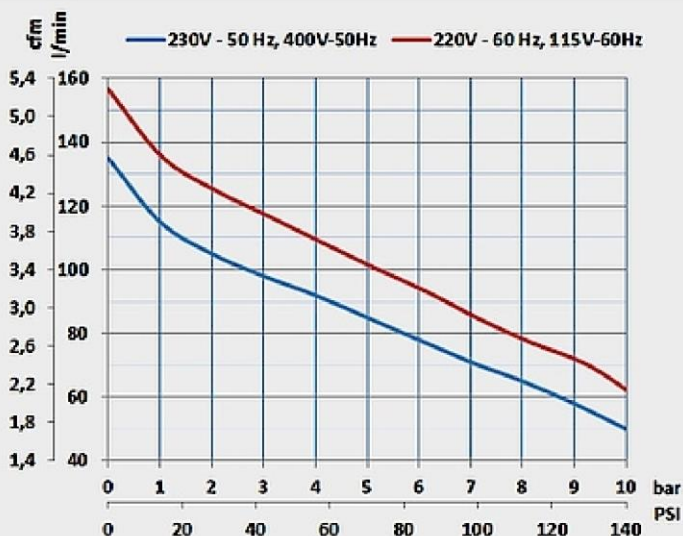

SKY PRO 25/7 PRIME CAR S

Code: PR-SK100-025-C

Description: Oil free compressor, excellent portability thank to the high handle and air tyres.

Very low noise level, inlet flow rate 130 lt/min, tank capacity 25 l.

Model	Air Capacity			FAD @ 5bar			Motor		Volt.	Freq.	Receiver	
	m ³ /h	l/min	cfm	m ³ /h	l/min	cfm	HP	KW			l	GAL
SKY PRO 25/7 PRIME CAR S	-	130	4,5	-	85	3,1	1	0,75	230	50	25	6,5

Model	Noise Level	Duty cycle	Max pressure		Size	Packaging	Net weight		Gross weight	
			bar	PSI			Kg	lb	Kg	lb
SKY PRO 25/7 PRIME CAR S	63	80%	8	116	600X450X750	700X530X830	36	79	37	82