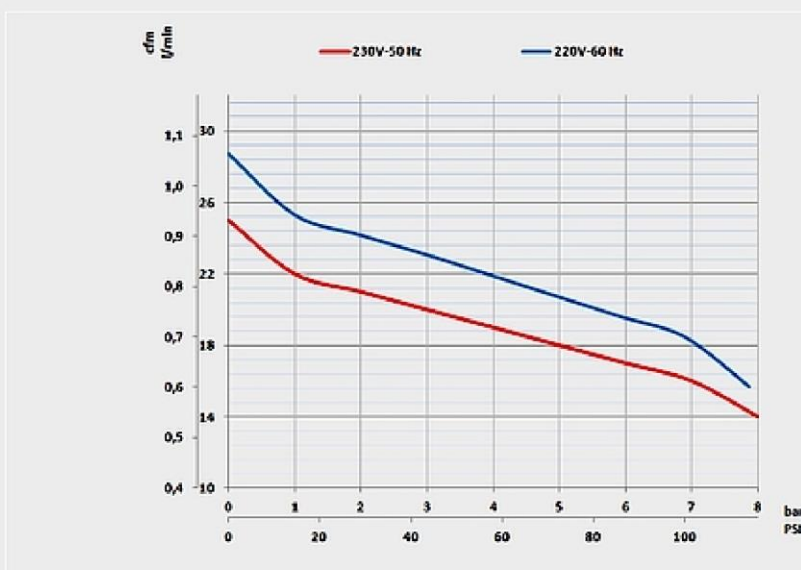

SILENT LUBRICATED 30 LT.

JOJO 30

Code: S-JO030-006

Description: Silent compressor, inlet flow rate 30 l/min, tank capacity 6 l.

Model	Air Capacity			FAD @ 5bar			Motor		Volt.	Freq.	Receiver	
	m ³ /h	l/min	cfm	m ³ /h	l/min	cfm	HP	KW			l	GAL
JOJO 30	-	30	1,08	-	17	0,6	0,13	0,18	230	50	6	1.58

Model	Noise Level dB(A)	Duty cycle	Max pressure		Size mm	Packaging mm	Net weight		Gross weight	
			bar	PSI			Kg	lb	Kg	lb
JOJO 30	40	50%	8	116	430x180x510	435x205x535	15	34	18	39

The manufacturer reserves the right to modify the data shown